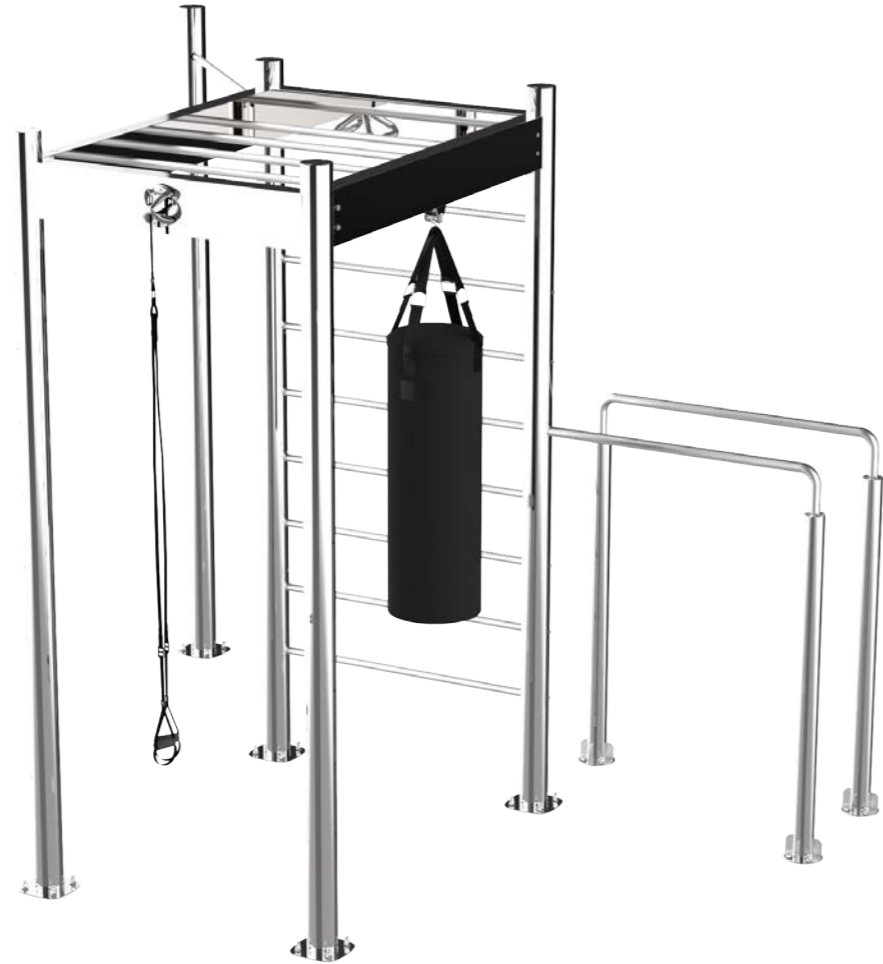

MyStage

- Monkey bars
- Stall bar & dip
- Pull-ups bar
- Punching bag
- Parallel bars
- Butterfly handle
- Suspended training hook