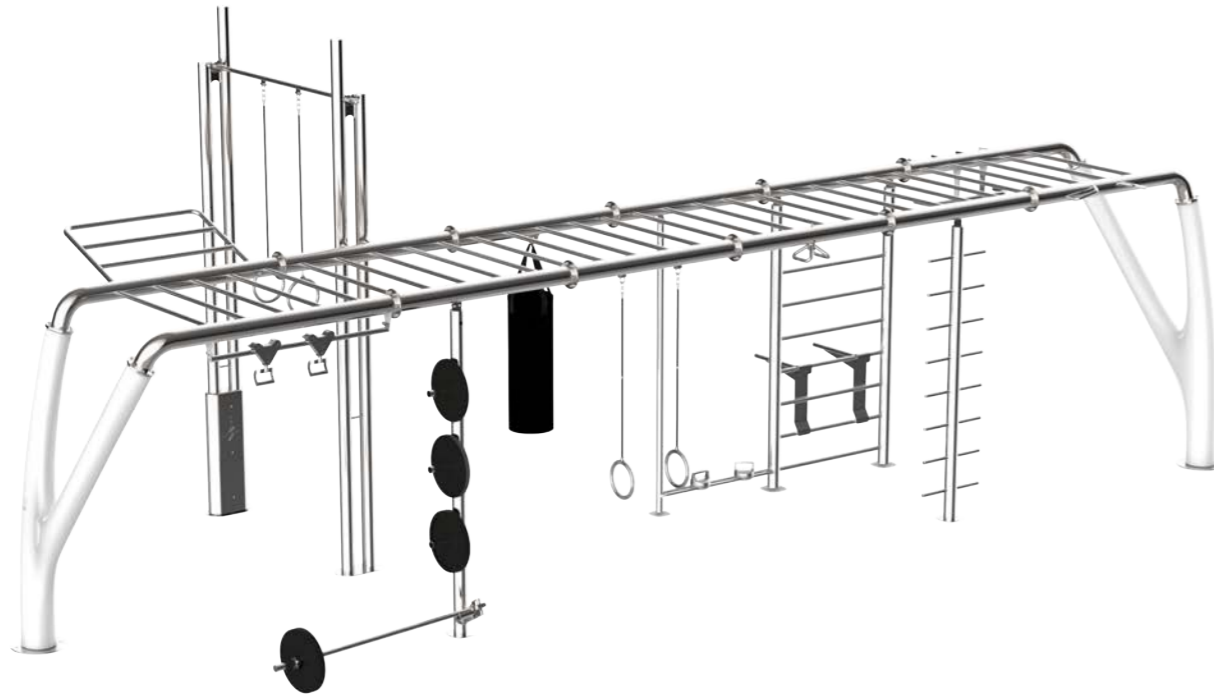

MyBeast Sport Performance Rings

- Monkey bars
- Multi pull-ups
- Stall bar & dip
- Sliding push-ups
- Punching bag
- Rings bar
- Flying pull-ups
- Sliding pull-ups
- Landmine
- Low rings
- Butterfly handle
- Pole ladder
- Pull-up handles