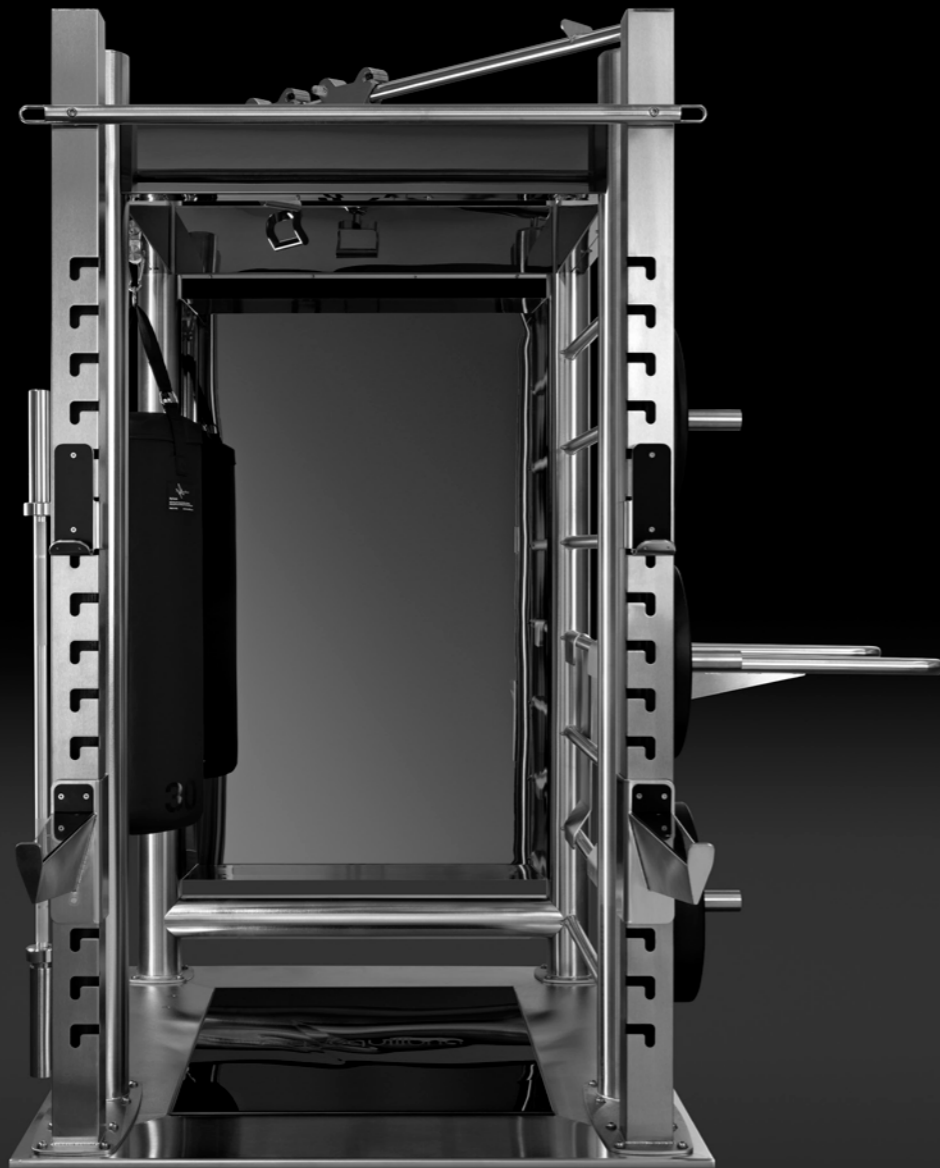

Mirrors help you improve your form.

You can observe form, alignment and posture when exercising.

Mirrors can lower your risk of injury.

Make the adjustments you need to prevent any mishaps, pulled muscles or sprains.

Mirrors can boost your motivation.

Seeing yourself in motion can inspire you to work harder and give it your all.

Mirrors help brighten your workout space.

Let's face it, no one wants to workout in a dark, gloomy gym.