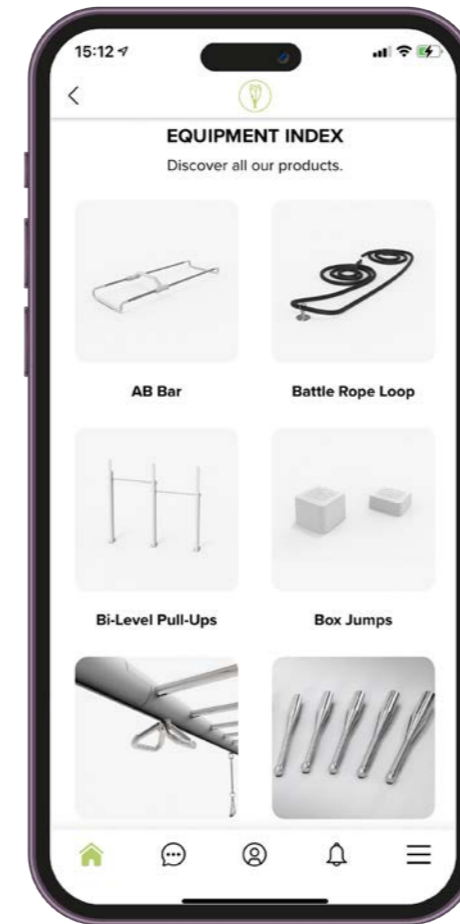

MyFitness Trolley

- Rotary Push-ups
- Resistance Bands Kit
- Soft Kettlebell
- Wall Ball

MyFitness Trolley is a compact and functional fitness solution for in-room total body workout.

Technology

The MyEquilibria App has been designed to guarantee its users full support and guidance, facilitated by an impressive library of video exercises for each installation and accessory, direct access to MyEquilibria personal trainers and exclusive workout sequences created by some of the world's top celebrity wellness experts.

We've created the most polished interface and packed it with intuitive social features to help you connect with like-minded people, access the profiles of MyEquilibria certified trainers, challenge friends and have fun socializing.

MyEquilibria App

A single app to access over 1000 video tutorials, discover parks and installations, learn about products and meet other users.

Available for iOS and Android:

Explore the most famous MyEquilibria Wellness Parks, reach your location easily and start training by accessing the video tutorials of each product in an easy and intuitive way.

Discover the MyEquilibria indoor and outdoor collections, their characteristics and the exercises you can perform.

Explore the entire MyEquilibria world by browsing the catalog of products in alphabetical order.