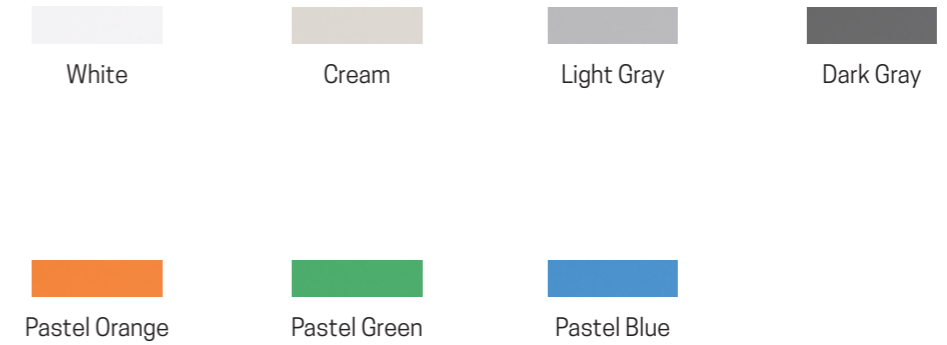

Natural Concrete is supplied in "color paste": it means that the color powder is directly mixed with the concrete paste, ensuring color stability and durability. Natural Concrete is available in White, Cream, Light gray, Dark gray, Pastel orange, Pastel green and Pastel Blue.