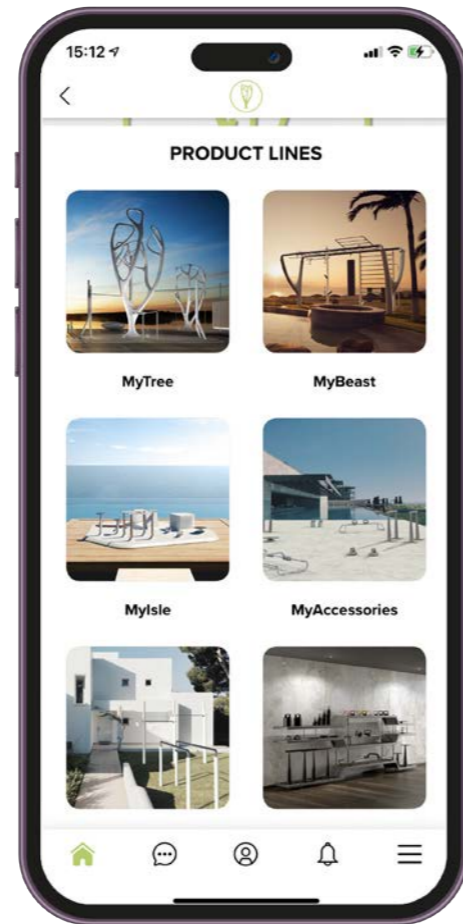

We've created the most polished interface and packed it with intuitive social features to help you connect with like-minded people, access the profiles of MyEquilibria certified trainers, challenge friends and have fun socializing.

MyEquilibria App

A single app to access over 1000 video tutorials, discover parks and installations, learn about products and meet other users.

Available for iOS and Android:

Explore the most famous MyEquilibria Wellness Parks, reach your location easily and start training by accessing the video tutorials of each product in an easy and intuitive way.

Discover the MyEquilibria indoor and outdoor collections, their characteristics and the exercises you can perform.

Explore the entire MyEquilibria world by browsing the catalog of products in alphabetical order.