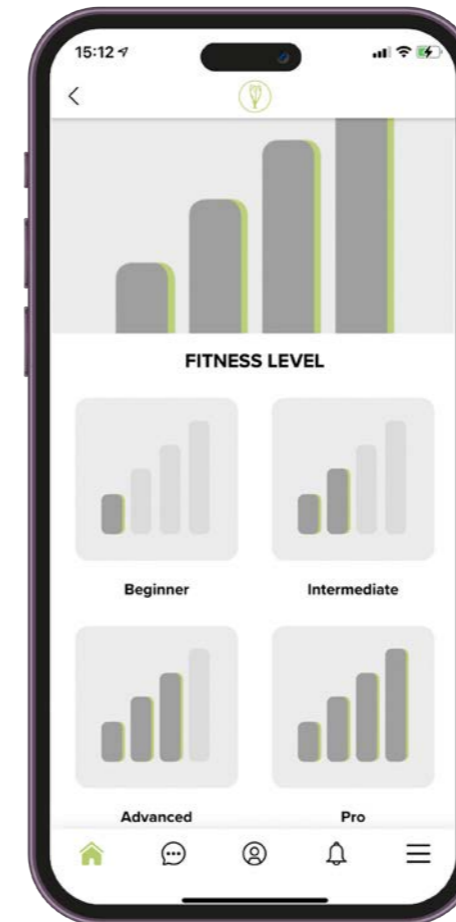

MyEquilibria App

A single app to access over 1000 video tutorials, discover parks and installations, learn about products and meet other users.

Available for iOS and Android:

Explore the most famous MyEquilibria Wellness Parks, reach your location easily and start training by accessing the video tutorials of each product in an easy and intuitive way.

Discover the MyEquilibria indoor and outdoor collections, their characteristics and the exercises you can perform.

Explore the entire MyEquilibria world by browsing the catalog of products in alphabetical order.

Explore

The best coaches and athletes from around the world have collaborated in the development of a library of practical, functional and effective video exercises.

Customize your workout

Thanks to the new intuitive style of the app, it's easy to create a personalized workout and train the right muscles, choosing your level of difficulty, your favorite equipment and the wellness goals you want to achieve.

If a particular trainer reflects your skills or trains in a way you like, you can follow all of their videos directly in this dedicated section.

Find the exercises that best suit your needs and abilities. Choose between 4 different difficulty levels, from beginner to professional athlete.