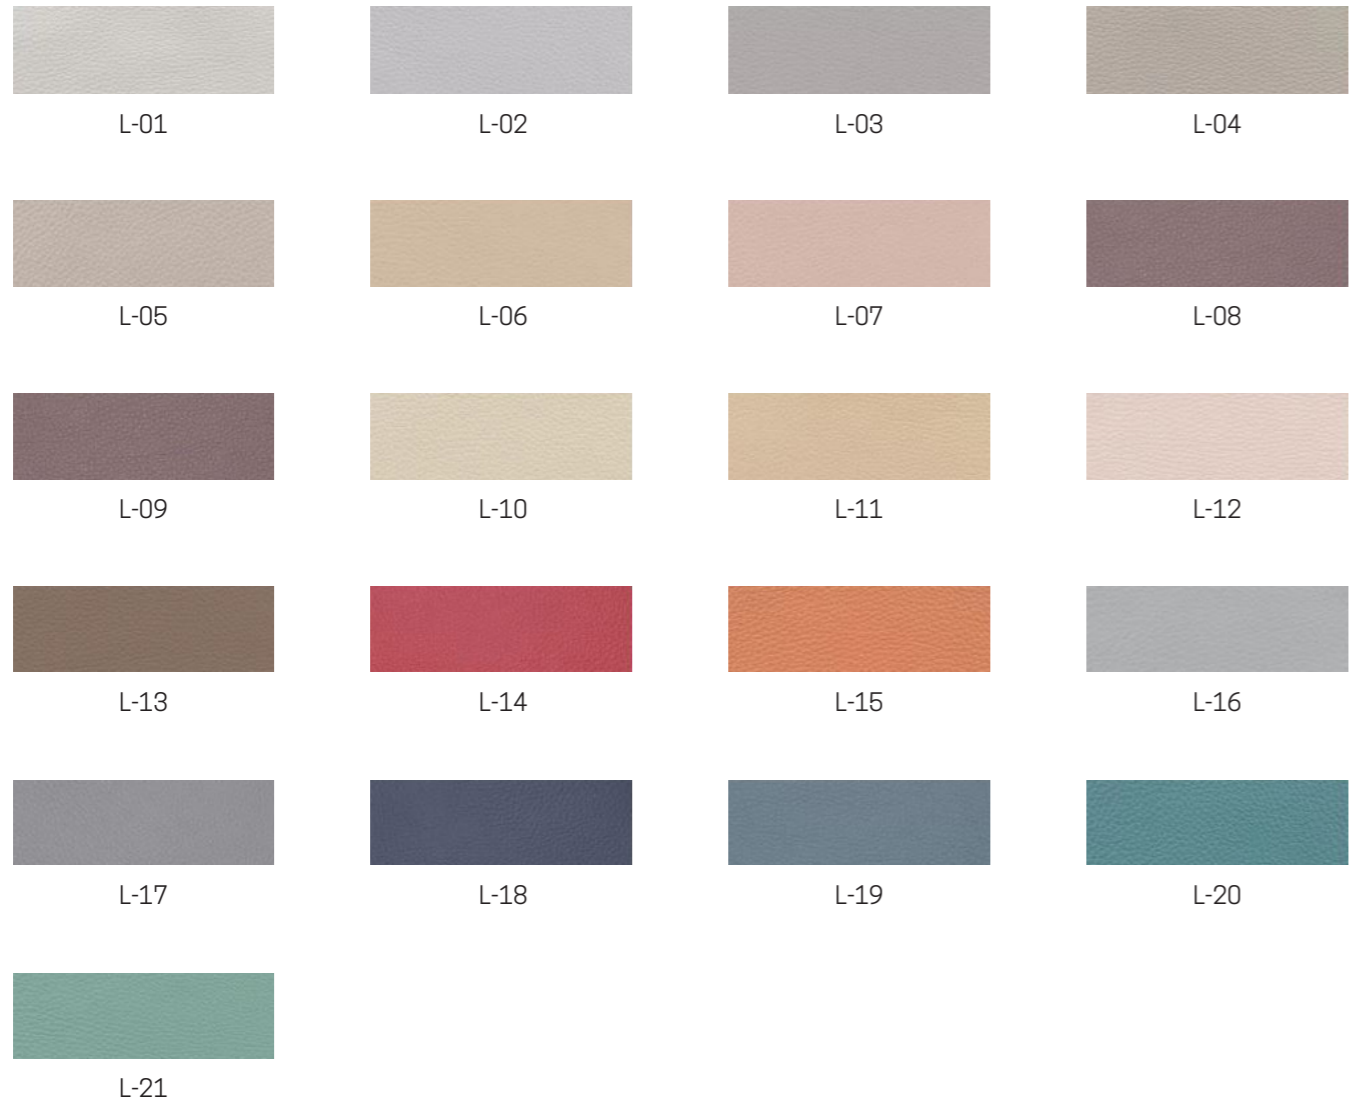

Outdoor Leather

Leather stands as the silent testament to a history, an art, and a passion flowing through the veins of Italian craftsmanship. With MyEquilibria, this tradition meets innovation. In our pursuit to further enhance training comfort, we introduced a surface that, despite being exposed outdoors, maintains unparalleled softness and unmatched durability. This leather, a true luxury gem, becomes an additional facet to your outdoor exercise moments, ensuring both comfort and safety. Easy to clean, fire and oil resistant, yet remaining extraordinarily soft and natural. A sustainable leather available in different finishes, that not only elevates your training experience but also pays tribute to the planet. With MyEquilibria, the excellence of Italian leather embraces training experience.