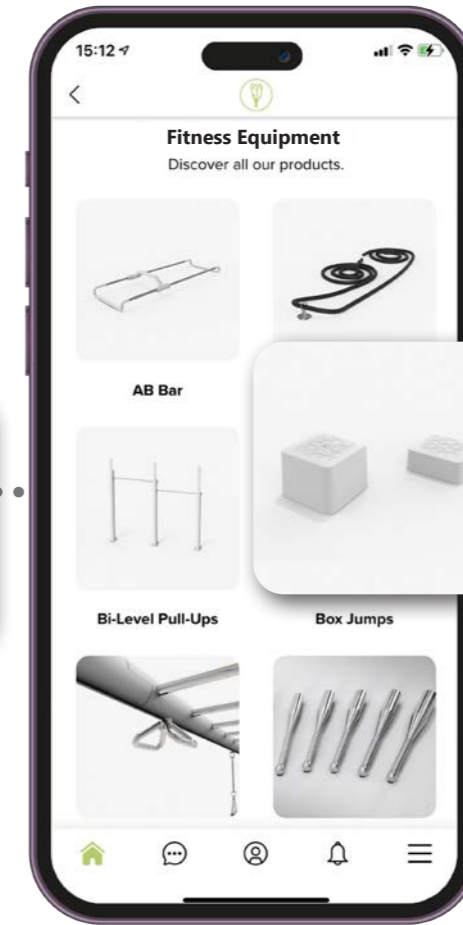

If a particular trainer reflects your skills or trains in a way you like, you can follow all of their videos directly in this dedicated section.

Find the exercises that best suit your needs and abilities. Choose between 4 different difficulty levels, from beginner to professional athlete.

Choose the muscle group you want to train with the correct video tutorial. Create and customize your workout according to your needs.

The Journey

Select the Wellness Park

Select your location

Discover the fitness area

Decide whether to get directions or discover the video tutorials equipment

Select your accessory

Select the exercise, watch the video tutorial and start your workout

Awards & Nominations

2016

reddot design award