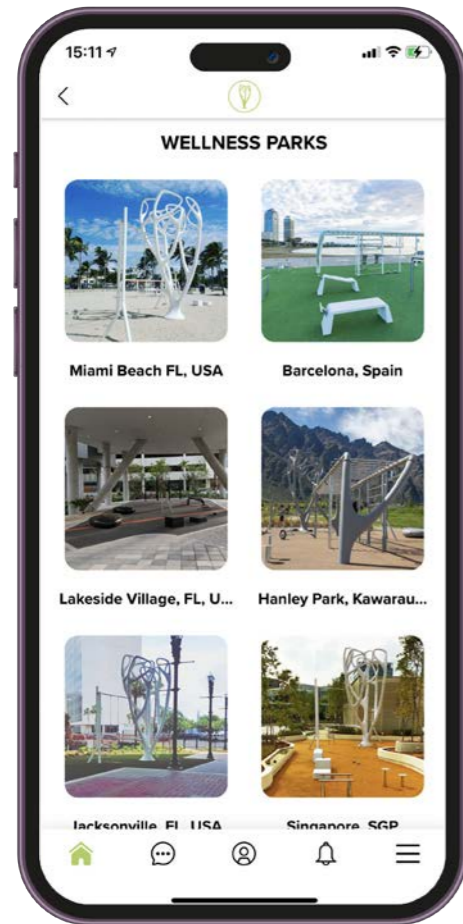

MyFitness Trolley

- Rotary Push-ups
- Resistance Bands Kit
- Soft Kettlebell
- Wall Ball

MyFitness Trolley is a compact and functional fitness solution for in-room total body workout.

Technology

The MyEquilibria App has been designed to guarantee its users full support and guidance, facilitated by an impressive library of video exercises for each installation and accessory, direct access to MyEquilibria personal trainers and exclusive workout sequences created by some of the world's top celebrity wellness experts.

We've created the most polished interface and packed it with intuitive social features to help you connect with like-minded people, access the profiles of MyEquilibria certified trainers, challenge friends and have fun socializing.

MyEquilibria App

A single app to access over 1000 video tutorials, discover parks and installations, learn about products and meet other users.

Available for iOS and Android:

Explore the most famous MyEquilibria Wellness Parks, reach your location easily and start training by accessing the video tutorials of each product in an easy and intuitive way.

Discover the MyEquilibria indoor and outdoor collections, their characteristics and the exercises you can perform.

Explore the entire MyEquilibria world by browsing the catalog of products in alphabetical order.