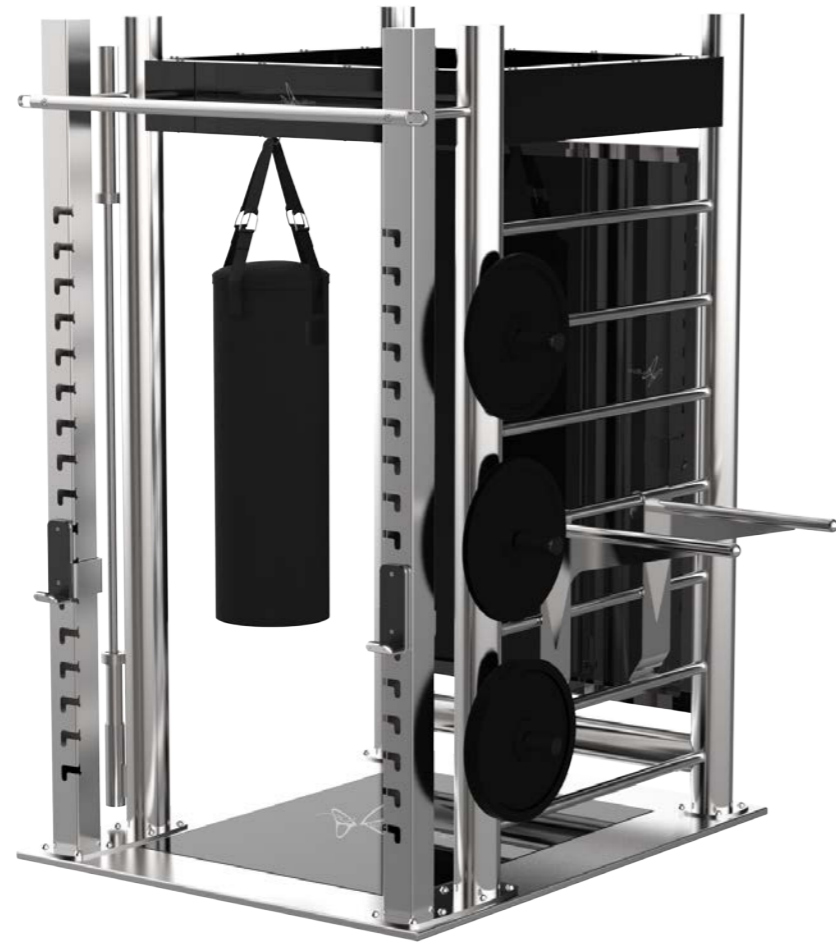

- Power rack Station
- Pull-ups Bar
- Training hooks
- Stall bar & dip
- Battle rope loop
- Punching bag

MySquare Mirror adds to the functionality of MySquare, a two-sided mirrored surface and a freestanding platform. The back of the structure also includes a battle rope loop.