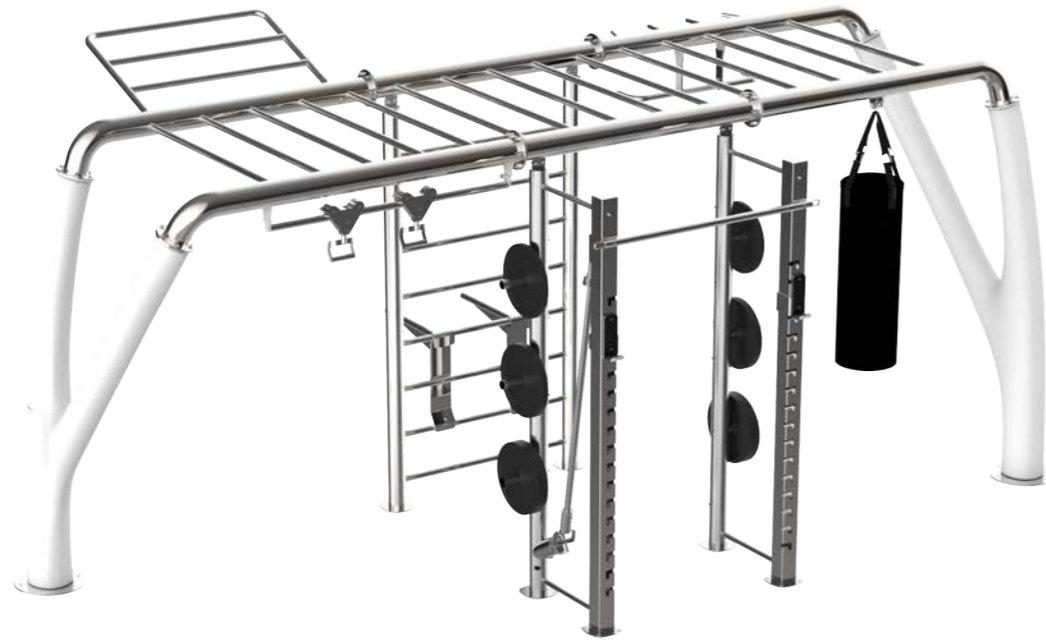

- Monkey bars
- Multi pull-ups
- Stall bar & dip
- Sliding push-ups
- Punching bag
- Pole ladder
- Flying pull-ups
- Sliding pull-ups
- Vertical pole
- Low rings
- Butterfly handle
- Power Rack Station
- Pull-up handles

MyBeast Sport Performance increases the versatility and effectiveness of the equipment by adding two stages: power rack and vertical pole. The power rack stage also includes a pull-ups bar, a landmine and two training hooks.

MyBeast Beach Club Power Rack

- Monkey bars
- Multi pull-ups
- Stall bar + dip
- Flying pull-ups
- Sliding pull-ups
- Power Rack Station
- Punching bag

MyBeast Beach Club Power Rack adds a Power Rack Station to the compact configuration of the structure, further enhancing training performance.