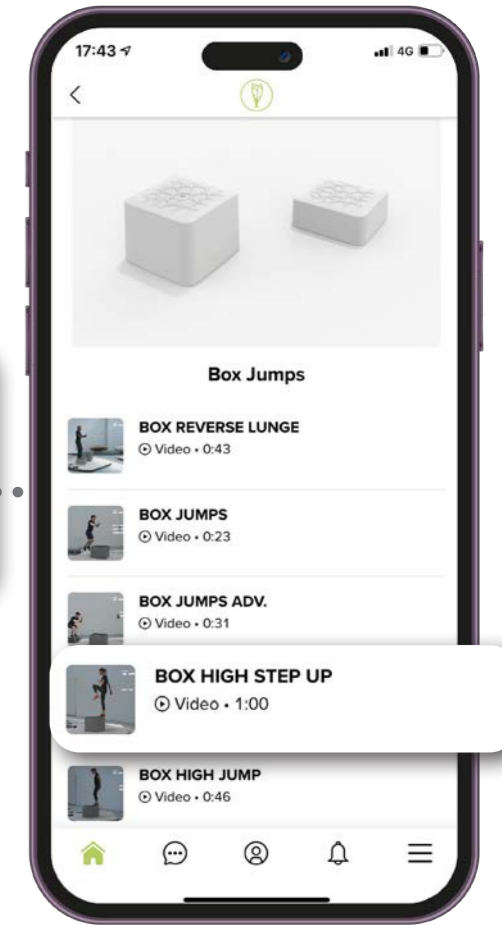

Choose the muscle group you want to train with the correct video tutorial. Create and customize your workout according to your needs.

The Journey

Select the Wellness Park

Select your location

Discover the fitness area

Decide whether to get directions or discover the video tutorials equipment

Select your accessory

Select the exercise, watch the video tutorial and start your workout

Awards & Nominations

2016

reddot design award