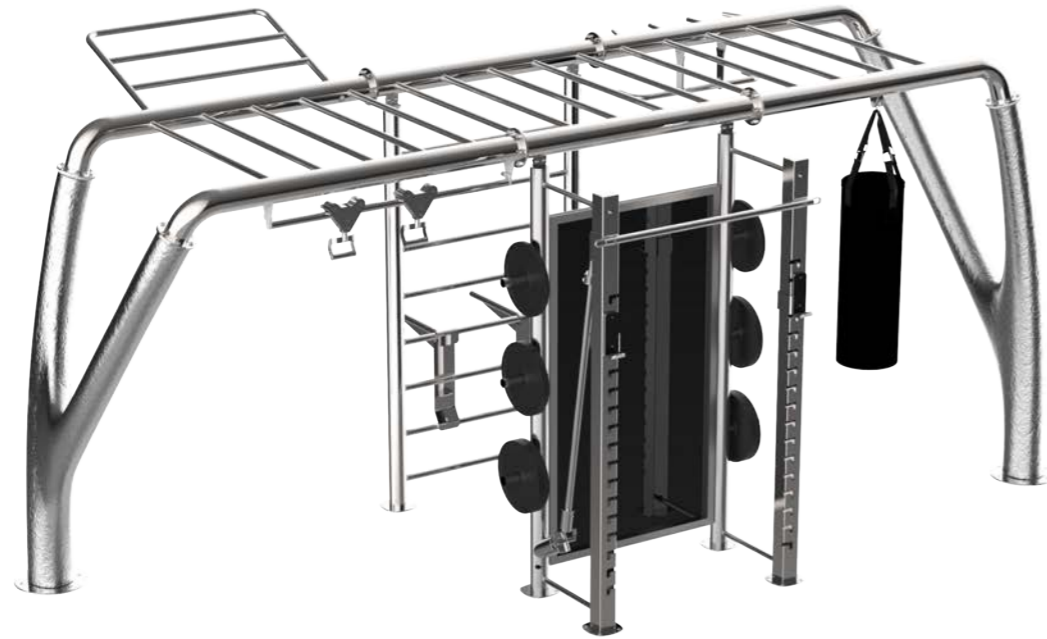

MyBeast

MyBeast Beach Club

- Monkey bars
- Multi pull-ups
- Stall bar + dip
- Flying pull-ups
- Sliding pull-ups
- Landmine
- Punching bag

MyBeast Beach Club is a compact configuration with 7 fitness stages in only six meters. This is the most versatile MyBeast, combining workout performances with small sizes.

MyBeast Beach Club Power Rack

- Monkey bars
- Multi pull-ups
- Stall bar + dip
- Flying pull-ups
- Sliding pull-ups
- Power Rack Station
- Punching bag

MyBeast Beach Club Power Rack adds a Power Rack Station to the compact configuration of the structure, further enhancing training performance.