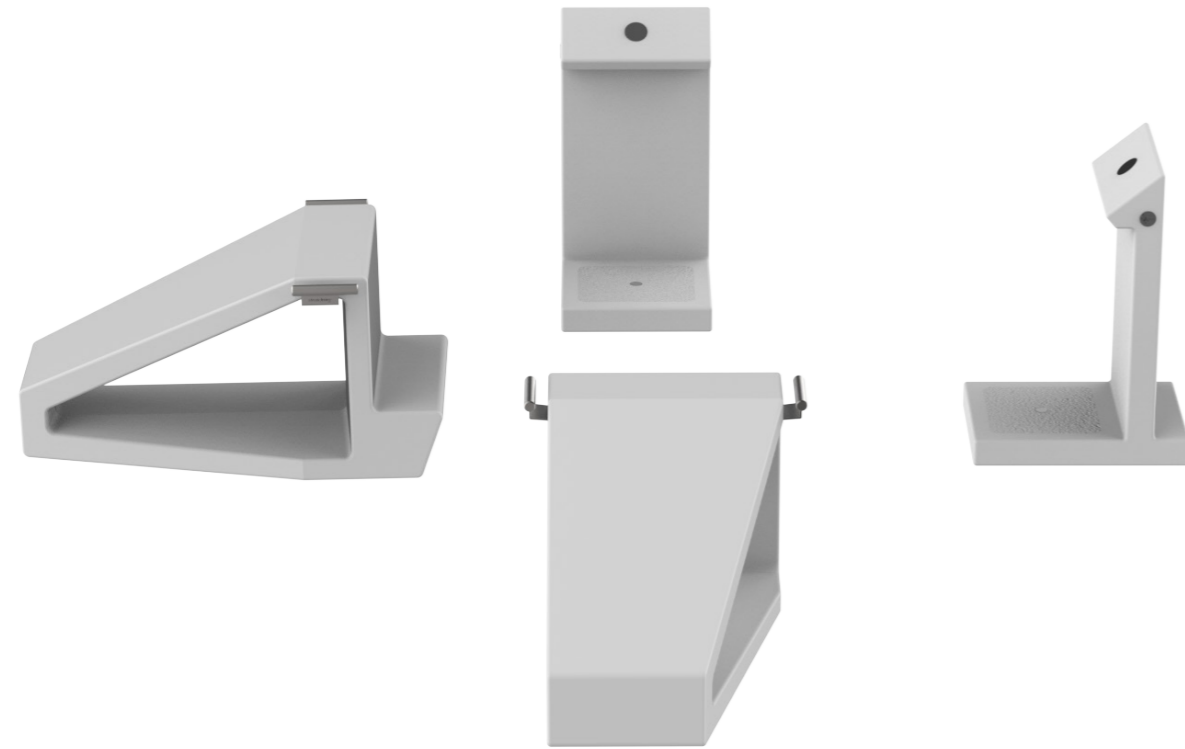

Wellness Stones

- Endurance Wellness Stone x2
- Zen Wellness Stone

Its natural shape and size make the Wellness Stone ideally suited to a wide variety of holistic exercises, including intense sequences aimed at strengthening the chest and triceps muscles. Elastic bands with various resistance levels can be attached to the two hooks to perform strength and coordination exercises.

Stretching Circuit

- Active Bench x2
- Flex Bench x2

The “stretching” circuit allows users to perform all stretching exercises for the lower limbs and upper body. Thanks to Active Benches and Flex Benches, it is possible to assume a correct posture and stimulate an active muscle tone all over the body.