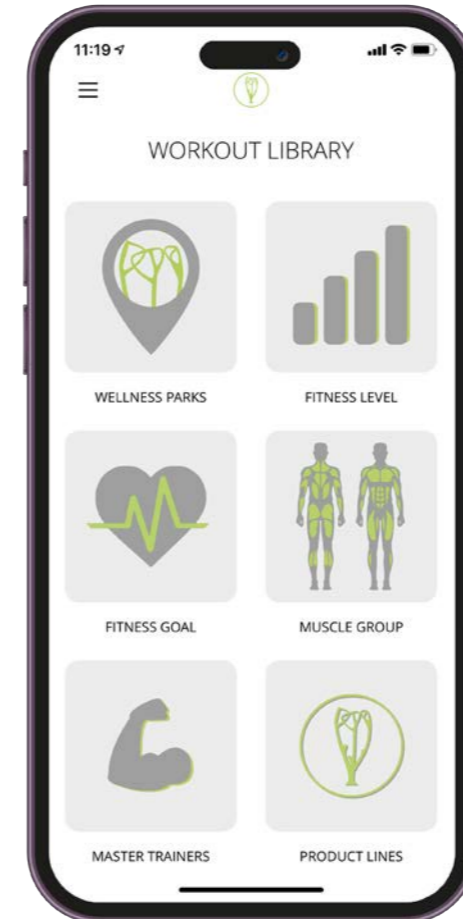

MyFitness Trolley is a great solution for guests who want to stay fit and healthy while traveling. Its compact size, ease of use and high-quality accessories make it a great addition to any hotel room or resort.

MyFitness Trolley

- Rotary Push-ups
- Resistance Bands Kit
- Soft Kettlebell
- Wall Ball

MyFitness Trolley is a compact and functional fitness solution for in-room total body workout.

Technology

The MyEquilibria App has been designed to guarantee its users full support and guidance, facilitated by an impressive library of video exercises for each installation and accessory, direct access to MyEquilibria personal trainers and exclusive workout sequences created by some of the world's top celebrity wellness experts.

We've created the most polished interface and packed it with intuitive social features to help you connect with like-minded people, access the profiles of MyEquilibria certified trainers, challenge friends and have fun socializing.

MyEquilibria App

A single app to access over 1000 video tutorials, discover parks and installations, learn about products and meet other users.

Available for iOS and Android:

Explore the most famous MyEquilibria Wellness Parks, reach your location easily and start training by accessing the video tutorials of each product in an easy and intuitive way.