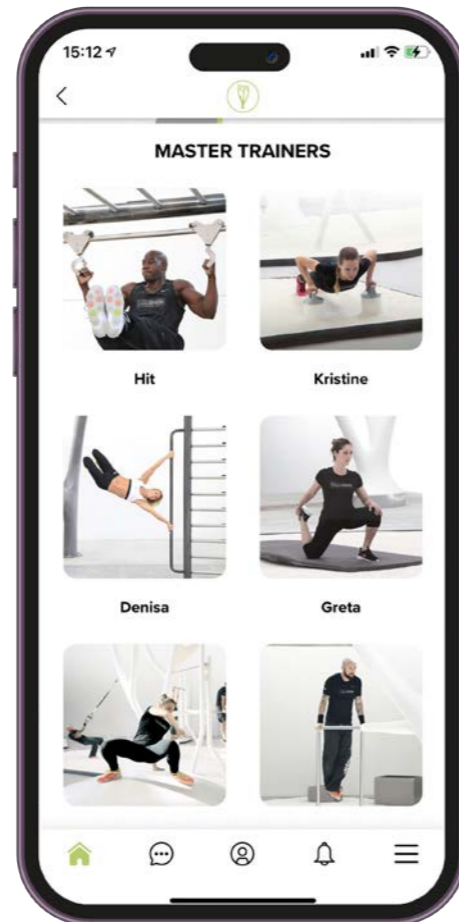

We've created the most polished interface and packed it with intuitive social features to help you connect with like-minded people, access the profiles of MyEquilibria certified trainers, challenge friends and have fun socializing.

MyEquilibria App

A single app to access over 1000 video tutorials, discover parks and installations, learn about products and meet other users.

Available for iOS and Android:

Explore the most famous MyEquilibria Wellness Parks, reach your location easily and start training by accessing the video tutorials of each product in an easy and intuitive way.

Discover the MyEquilibria indoor and outdoor collections, their characteristics and the exercises you can perform.

Explore the entire MyEquilibria world by browsing the catalog of products in alphabetical order.

Explore

The best coaches and athletes from around the world have collaborated in the development of a library of practical, functional and effective video exercises.

Customize your workout

Thanks to the new intuitive style of the app, it's easy to create a personalized workout and train the right muscles, choosing your level of difficulty, your favorite equipment and the wellness goals you want to achieve.