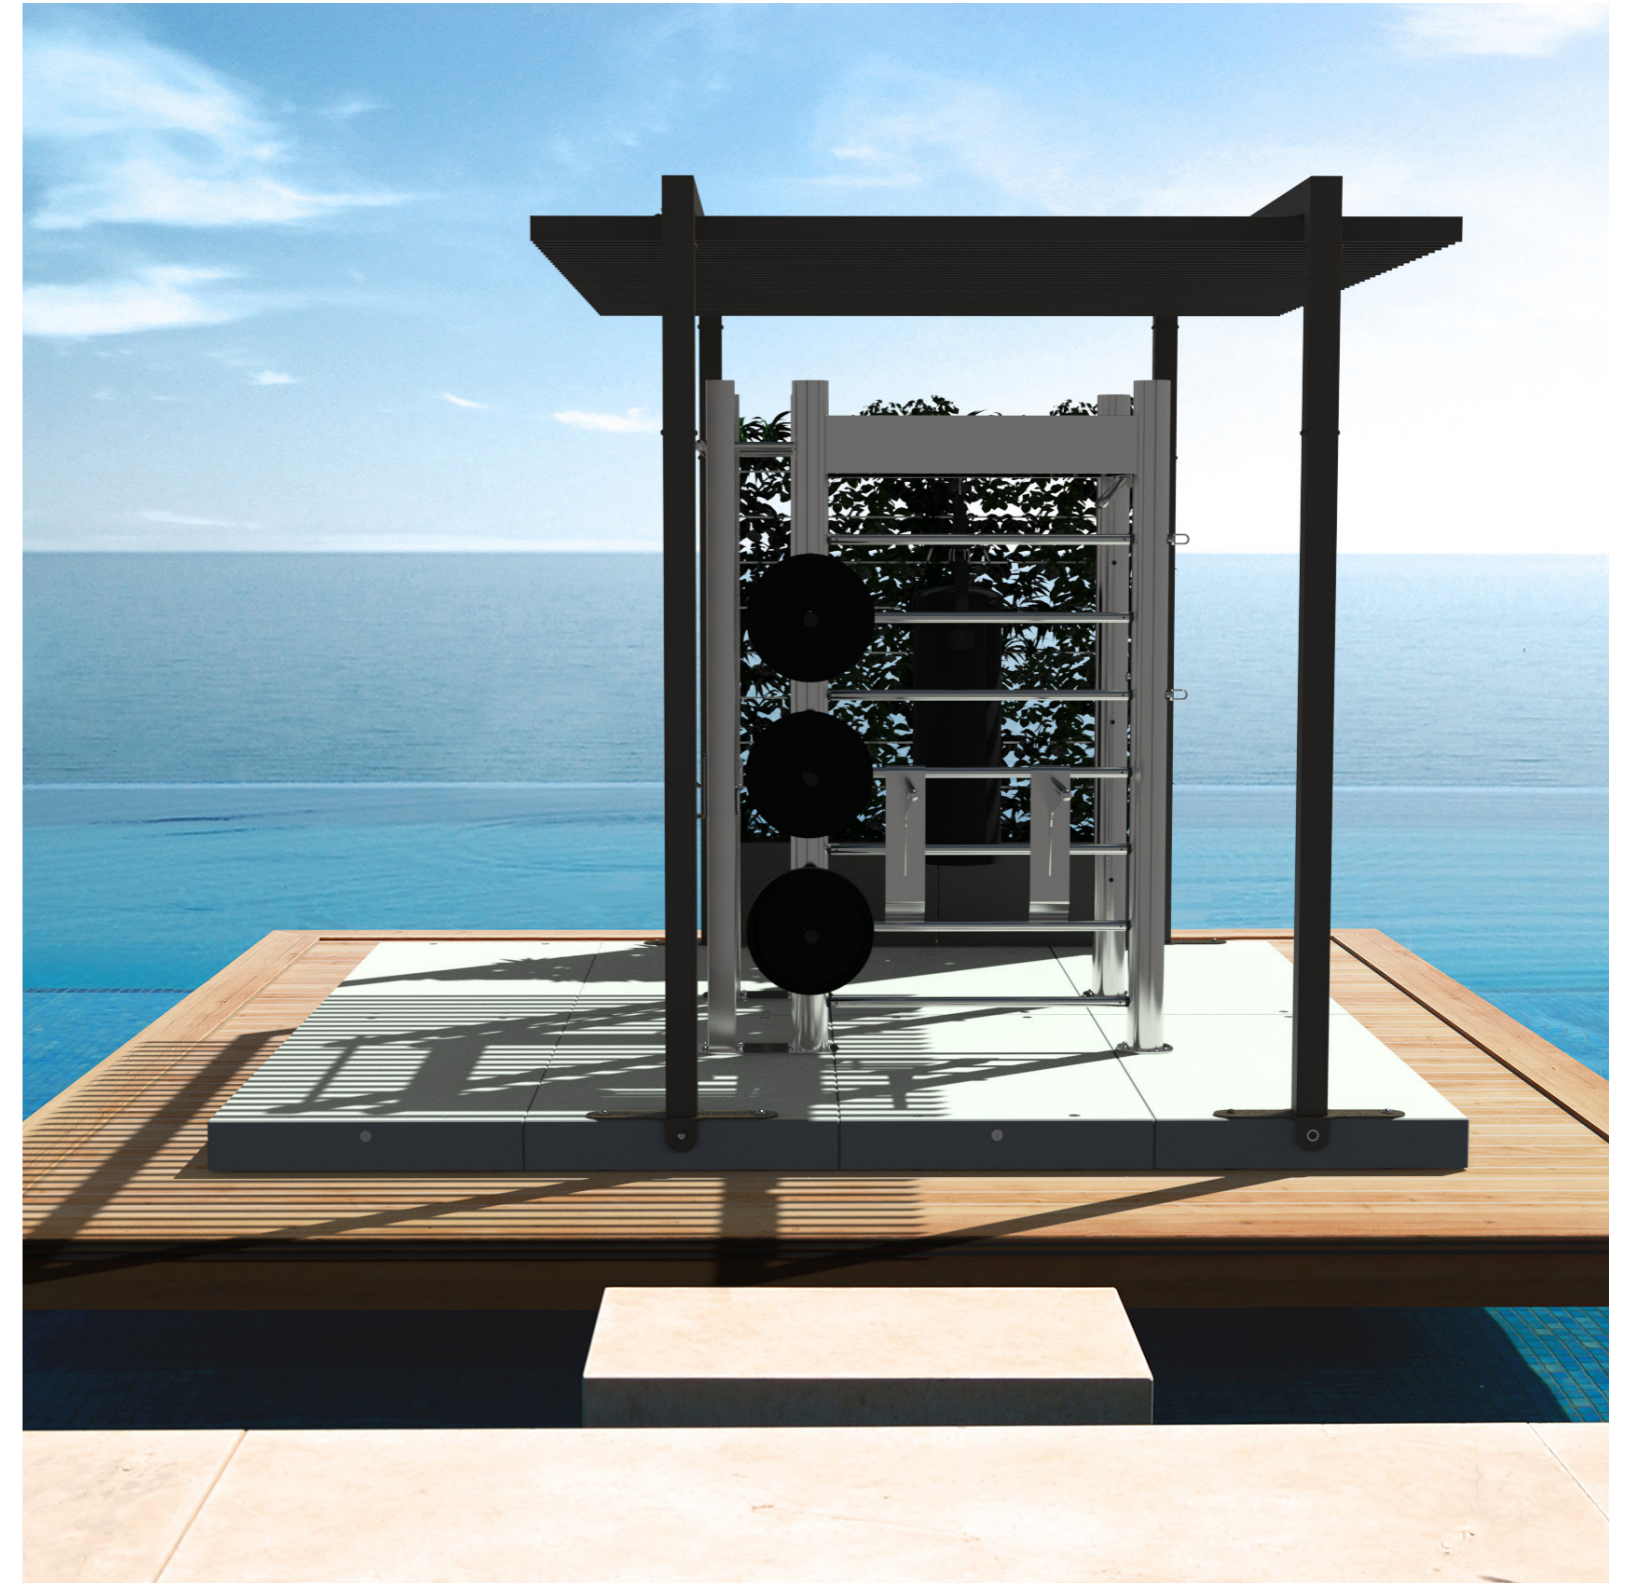

MyShelter is the ideal solution for creating your own fitness island, protected from the sun. Thanks to the high level of customization, it is possible to add floor modules, planters and cables for vertical plant growth