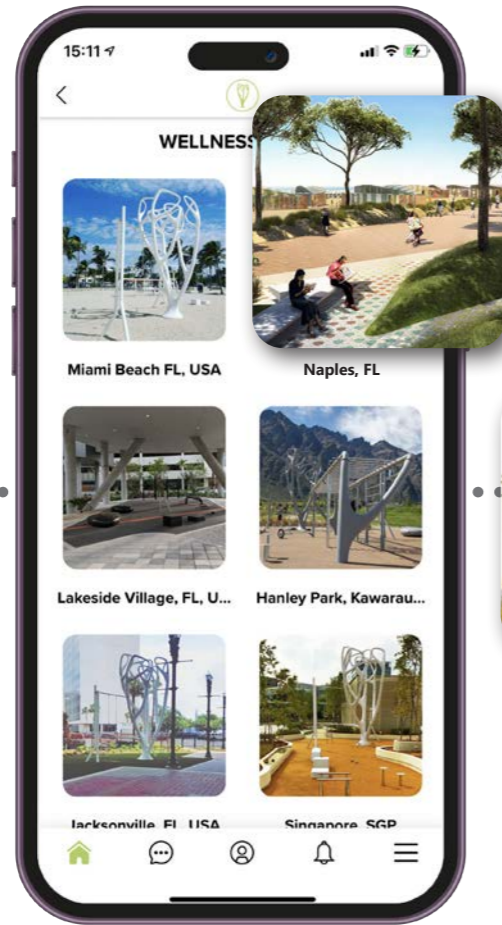

MyEquilibria App

A single app to access over 1000 video tutorials, discover parks and installations, learn about products and meet other users.

Available for iOS and Android:

Explore the most famous MyEquilibria Wellness Parks, reach your location easily and start training by accessing the video tutorials of each product in an easy and intuitive way.

Discover the MyEquilibria indoor and outdoor collections, their characteristics and the exercises you can perform.

Explore the entire MyEquilibria world by browsing the catalog of products in alphabetical order.

If a particular trainer reflects your skills or trains in a way you like, you can follow all of their videos directly in this dedicated section.

Find the exercises that best suit your needs and abilities. Choose between 4 different difficulty levels, from beginner to professional athlete.

Choose the muscle group you want to train with the correct video tutorial. Create and customize your workout according to your needs.

The Journey

Select the Wellness Park

Select your location

Discover the fitness area