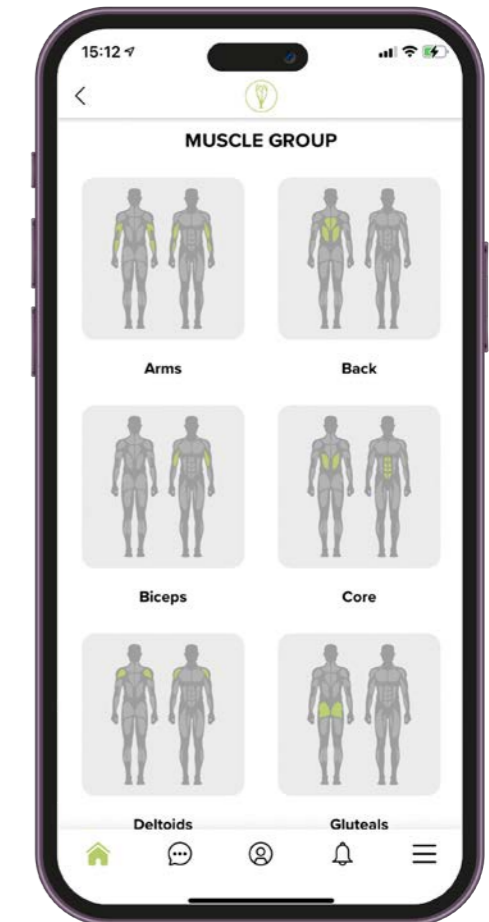

MyEquilibria App

A single app to access over 1000 video tutorials, discover parks and installations, learn about products and meet other users.

Available for iOS and Android:

Explore the most famous MyEquilibria Wellness Parks, reach your location easily and start training by accessing the video tutorials of each product in an easy and intuitive way.

Discover the MyEquilibria indoor and outdoor collections, their characteristics and the exercises you can perform.

Explore the entire MyEquilibria world by browsing the catalog of products in alphabetical order.

Explore

The best coaches and athletes from around the world have collaborated in the development of a library of practical, functional and effective video exercises.

Customize your workout

Thanks to the new intuitive style of the app, it's easy to create a personalized workout and train the right muscles, choosing your level of difficulty, your favorite equipment and the wellness goals you want to achieve.

If a particular trainer reflects your skills or trains in a way you like, you can follow all of their videos directly in this dedicated section.

Find the exercises that best suit your needs and abilities. Choose between 4 different difficulty levels, from beginner to professional athlete.