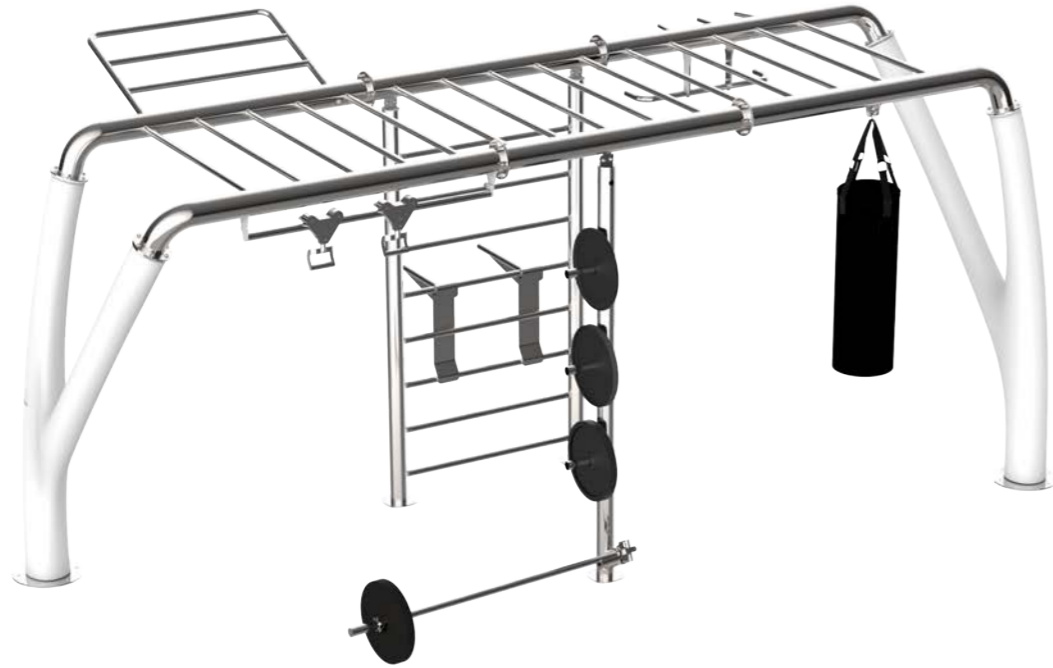

MyBeast Beach Club

- Monkey bars
- Multi pull-ups
- Stall bar + dip
- Flying pull-ups
- Sliding pull-ups
- Landmine
- Punching bag