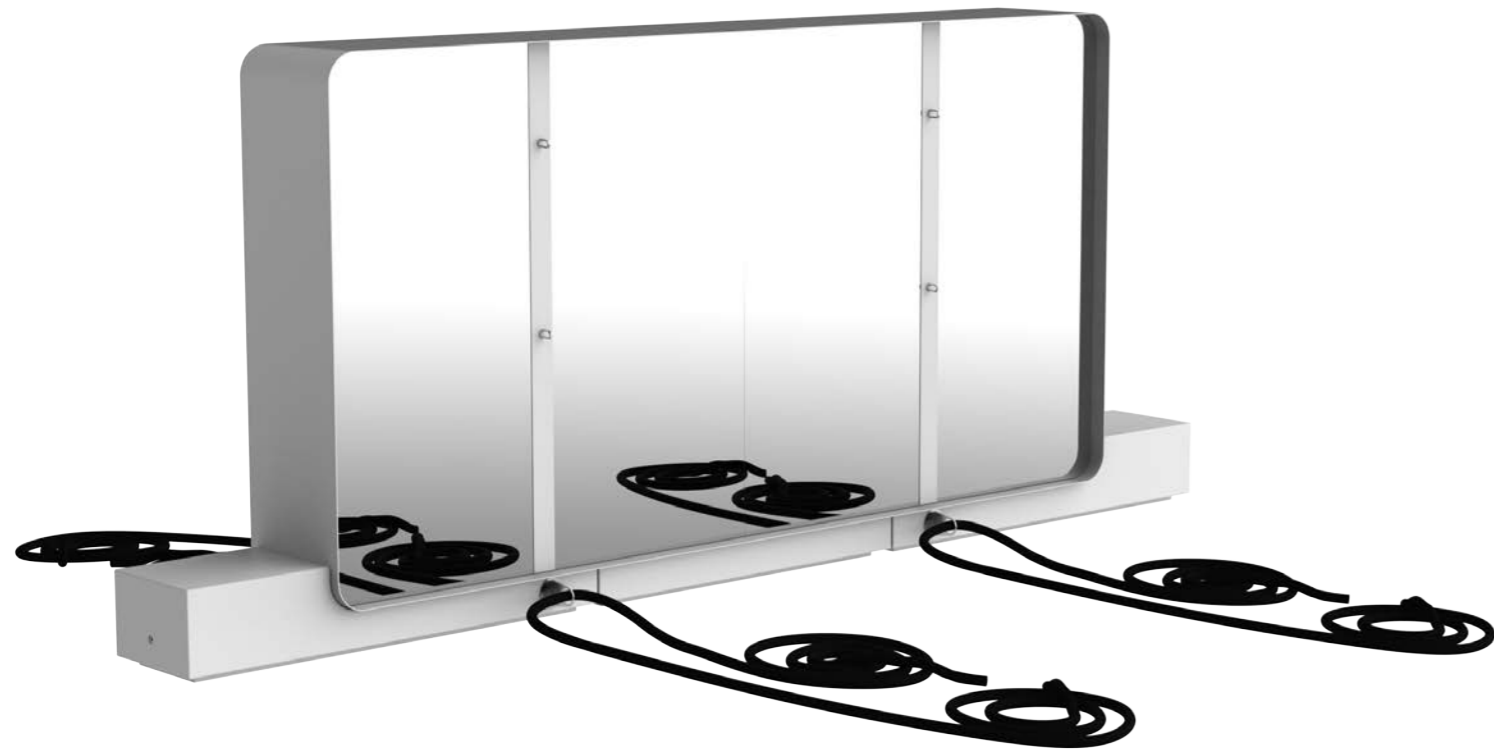

Functional Mirror

A tribute to the "selfie" generation: Functional Mirror embodies the ability of reflective surfaces to create a new social language that encourages interaction, creates a sense of belonging and freedom of expression.

Thanks to fitness accessories such as box jumps training hooks and battle ropes, the mirror becomes the definitive solution for functional training.

Functional Mirror

- High training hooks x4
- Mid training hooks x4
- Battle rope loop x4
- Box jumps x2