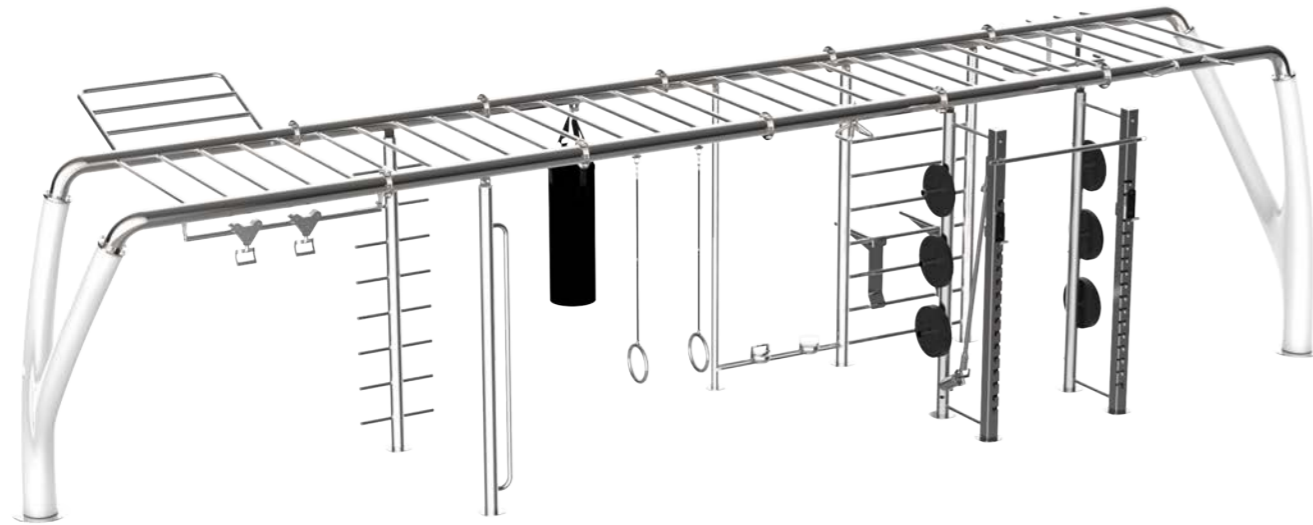

MyBeast Sport Performance Rings

- Monkey bars
- Multi pull-ups
- Stall bar & dip
- Sliding push-ups
- Punching bag
- Rings bar
- Flying pull-ups
- Sliding pull-ups
- Landmine
- Low rings
- Butterfly handle
- Pole ladder
- Pull-up handles

Featuring over 13 workout stages the MyBeast Sport Performance Rings is versatile, effective equipment, adaptable to different sport disciplines, fitness goals and personal workout routines.

MyBeast Sport Performance

MyBeast Sport Performance increases the versatility and effectiveness of the equipment by adding two stages: power rack and vertical pole. The power rack stage also includes a pull-ups bar, a landmine and two training hooks.